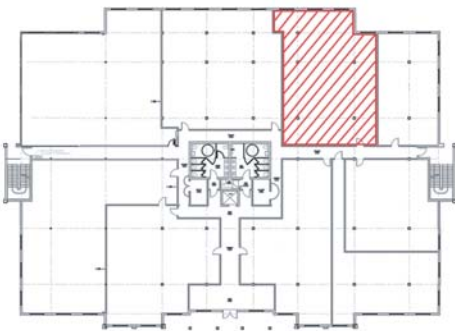

# Town Center I

475 West Town Place, St. Augustine, FL 32092

First Floor - 2,615 S.F.

**Hallmark Partners**  
BUILDING RELATIONSHIPS.