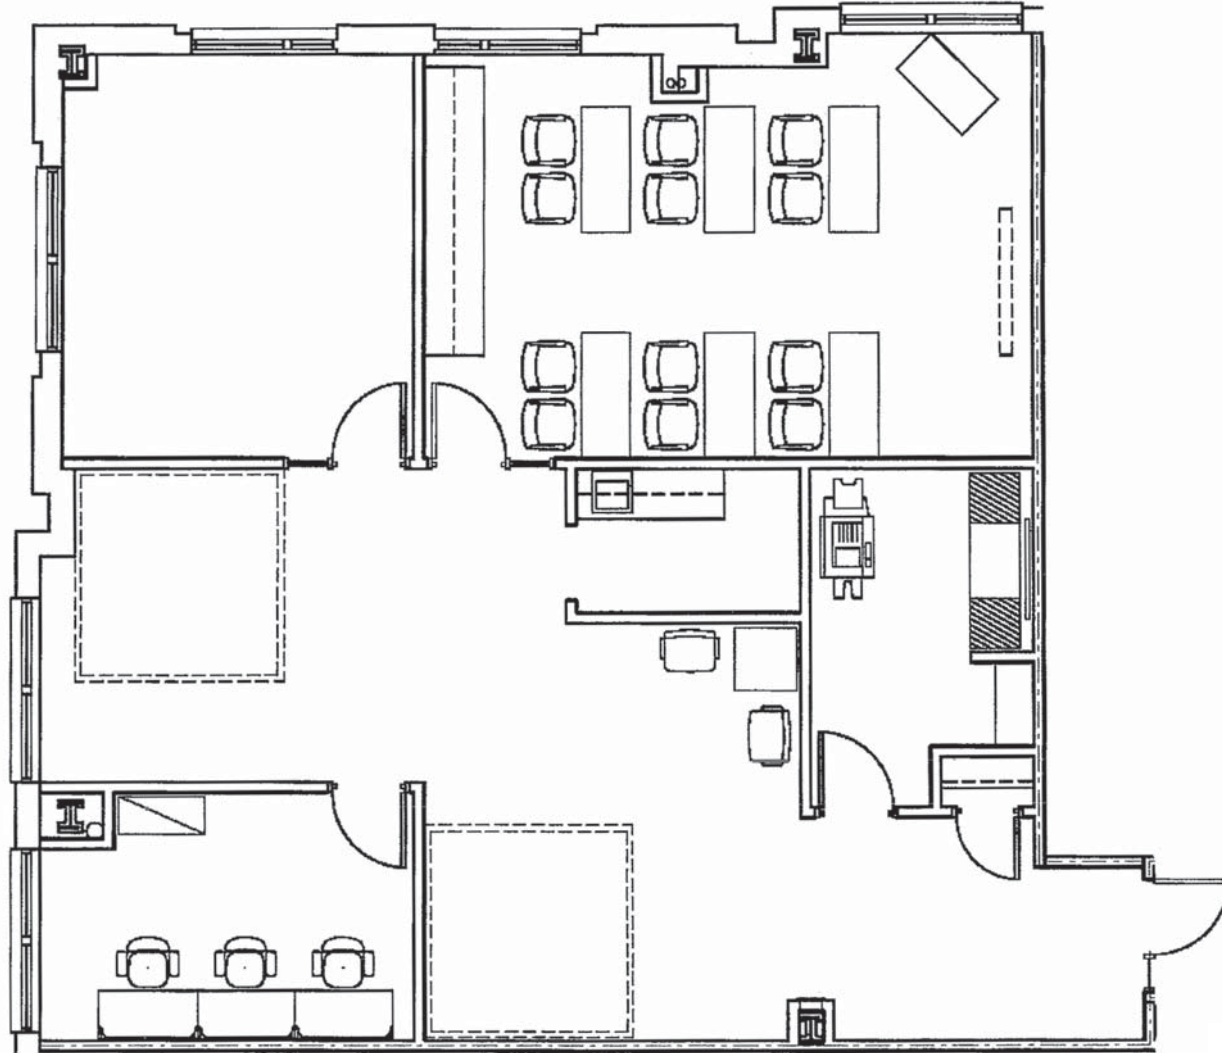

# The Itera Building

9995 Gate Parkway N., Jacksonville, FL 32246

Suite 340 - 1,849 S.F.

**Hallmark Partners**  
BUILDING RELATIONSHIPS.