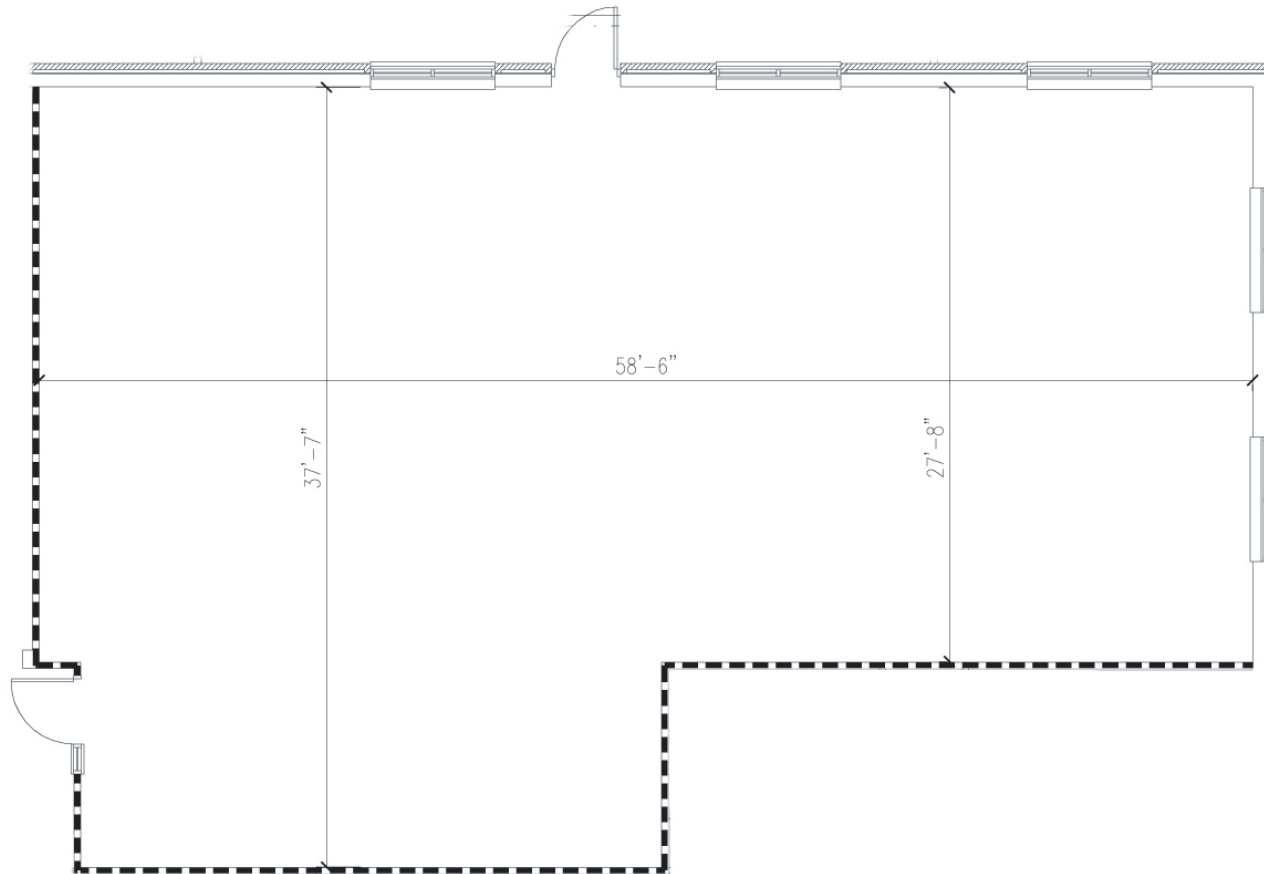

# Yulee Professional Office

463820 SR 200 / A1A, Yulee, FL 32097

2,205 S.F.

**Hallmark Partners**  
BUILDING RELATIONSHIPS.