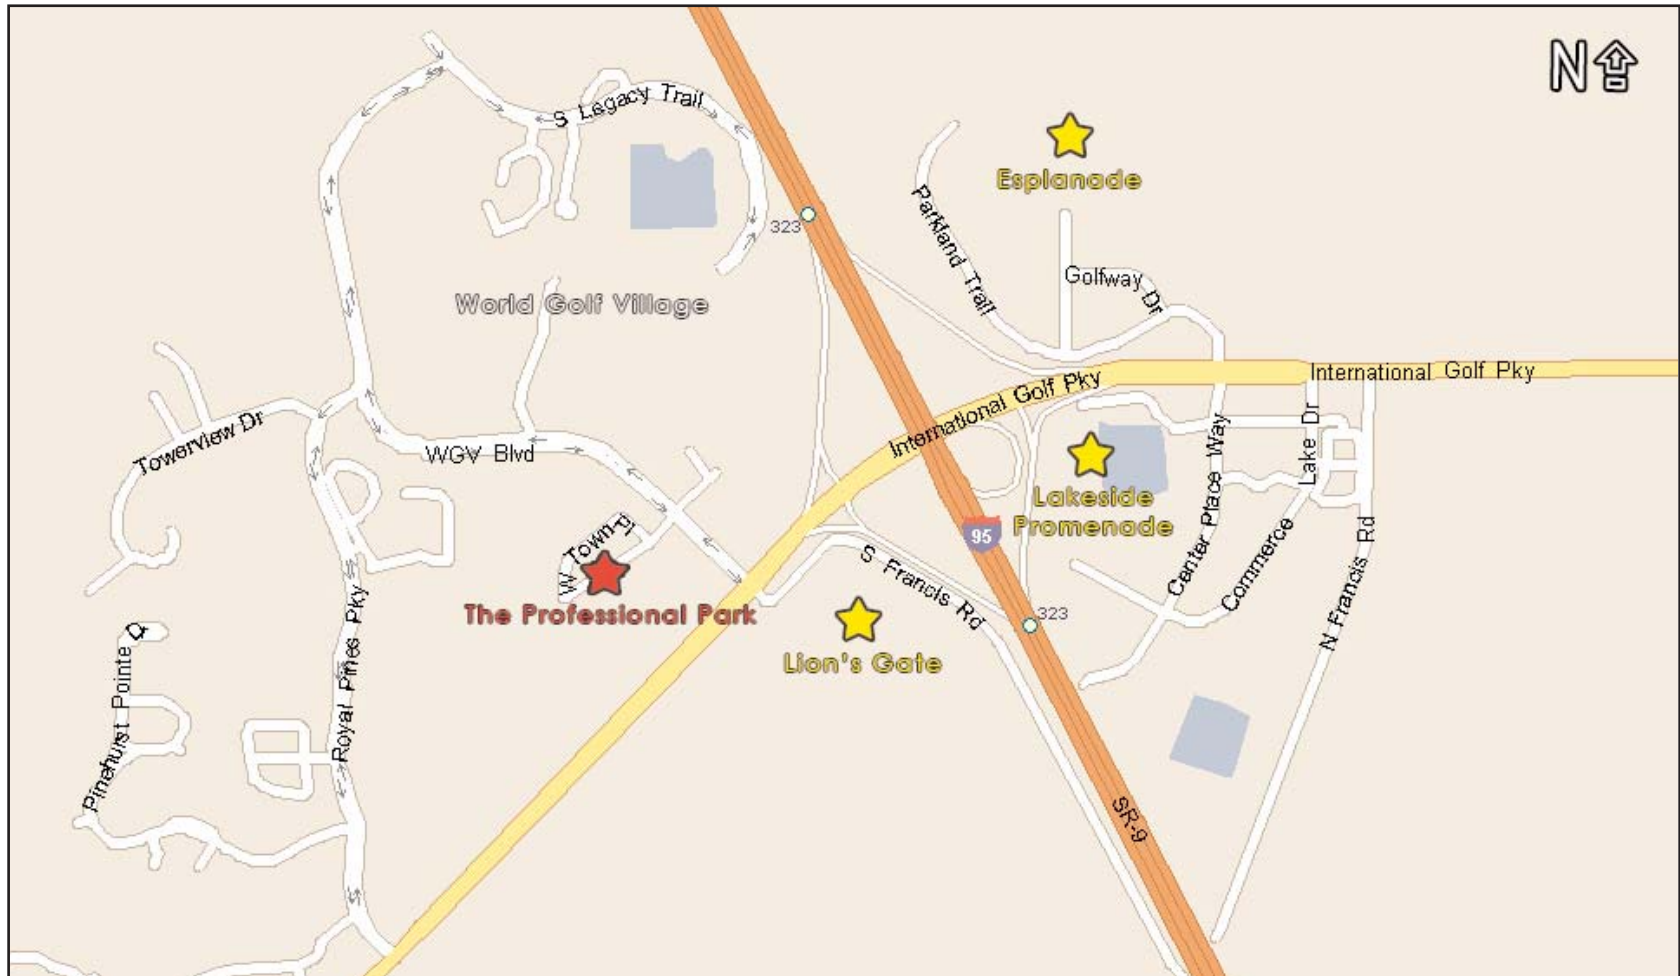

The Professional Park Office Condominium Complex

 **Hallmark Partners**
BUILDING RELATIONSHIPS.

*Located at World Golf Village
St. Johns County, Florida*

Located in the northwest quadrant of I-95 and International Golf Parkway, just inside the entranceway to World Golf Village, the Professional Park at World Golf Village is easily accessible from Jacksonville, St. Augustine, Middleburg, Orange Park, Mandarin and Ponte Vedra.

The Professional Park

Aerial View